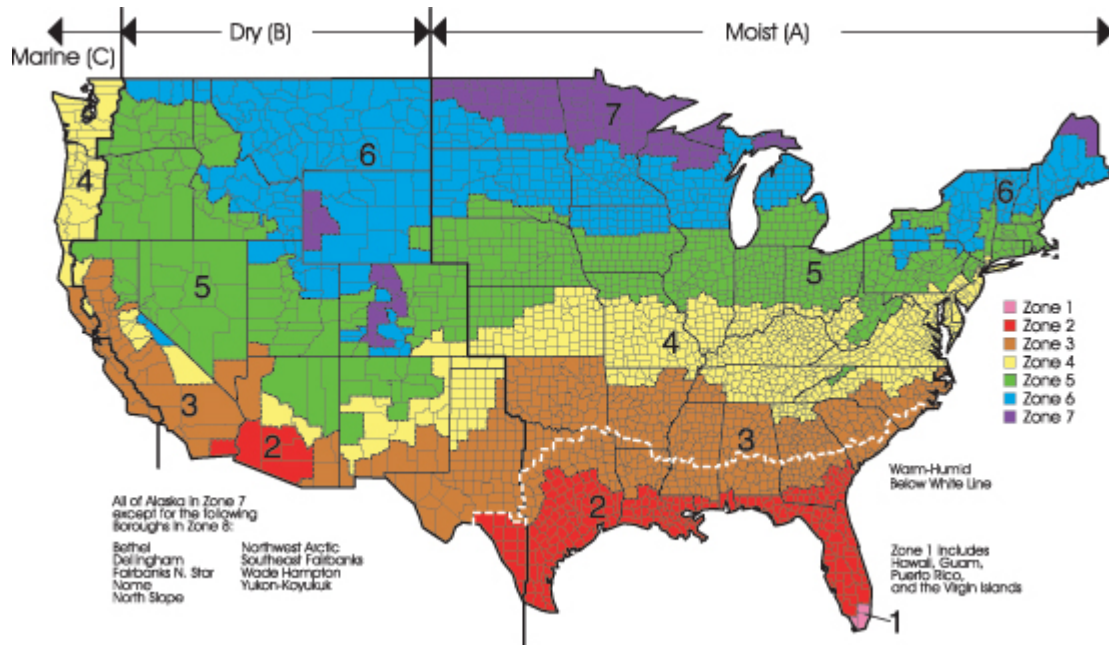

2019 HERS Activity by Climate Zone

IECC Climate Region	Number of Homes Rated	Average HERS Index Score
1	419	55
2A	52,618	59
2B	19,384	56
3A	42,421	61
3B	10,085	57
3C	55	56
4A	41,192	61
4B	2,516	56
4C	917	53
5A	42,415	59
5B	19,244	59
6A	10,139	51
6B	373	55
7	131	53