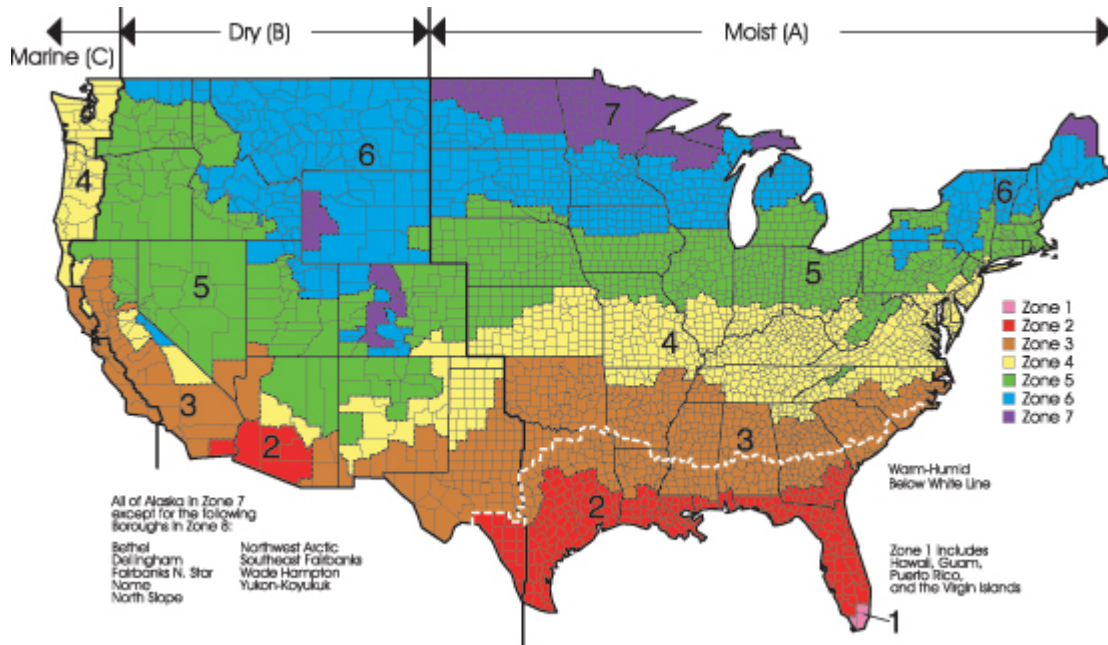

2020 HERS® Activity by Climate Zone

IECC Climate Region	Number of Homes Rated	Average HERS Index Score
1	738	50
2A	73,268	58
2B	19,976	56
3A	49,317	60
3B	10,459	55
3C	3	23
4A	52,916	61
4B	2,447	55
4C	1,145	54
5A	51,331	58
5B	23,675	57
6A	13,586	52
6B	454	53
7	440	52